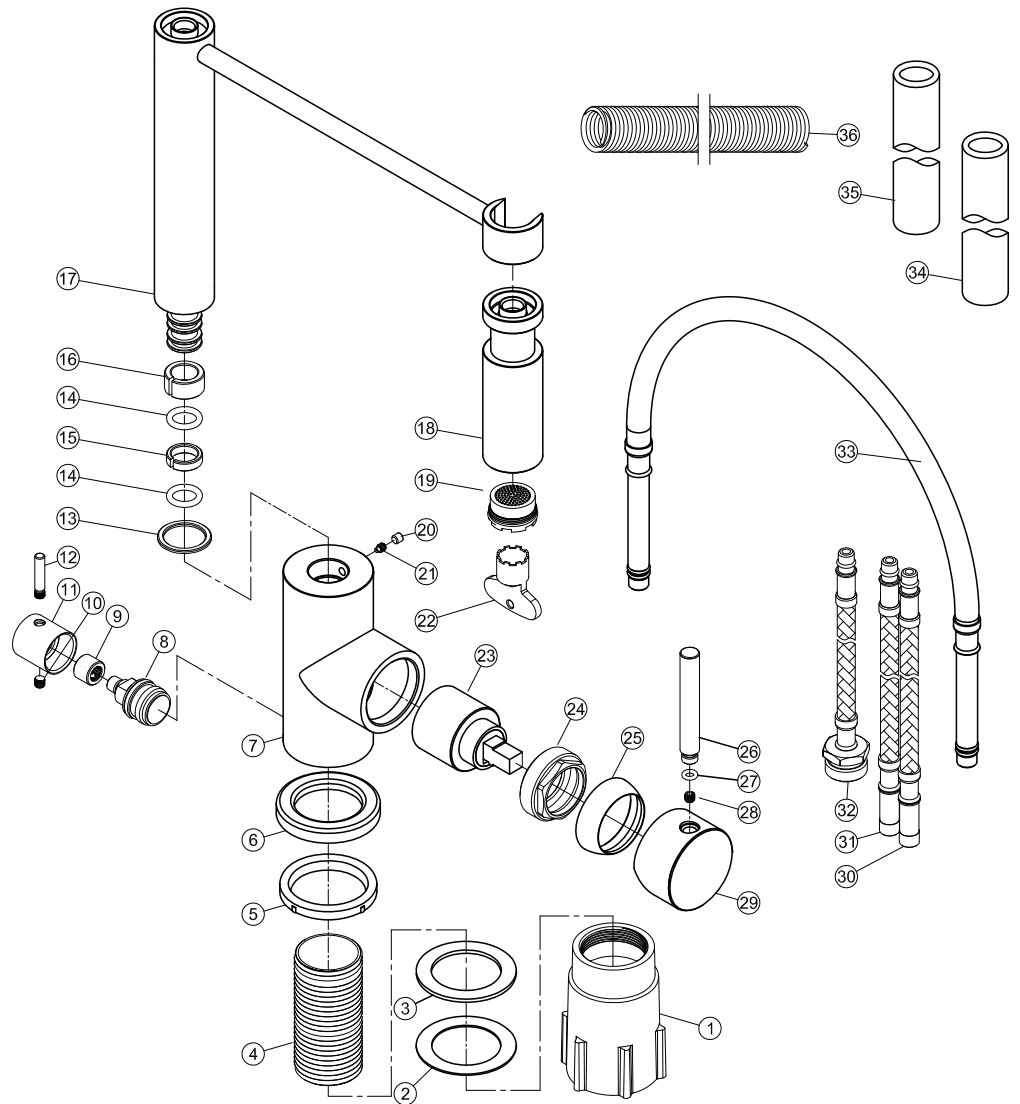

SCANDTAP

BATHROOM & KITCHEN

Edition: 2024-10-01

- 1 Fixing bushing
- 2 Washer
- 3 Rubber
- 4 Threaded tube
- 5 Base Rubber
- 6 Base
- 7 Body
- 8 Cartridge
- 9 Splined hub
- 10 Inner hex screw
- 11 Handle base
- 12 Handle bar
- 13 O ring
- 14 O ring
- 15 C ring
- 16 C ring
- 17 Spout
- 18 Spout head
- 19 Aerator
- 20 Decoration rubber
- 21 Inner hex screw
- 22 M24 Wrench
- 23 Cartridge
- 24 Screw nut
- 25 Cover ring
- 26 Handle bar
- 27 O ring
- 28 Inner hex screw
- 29 Handle base
- 30 Flexible hose
- 31 Flexible hose
- 32 Flexible hose
- 33 Spout hose
- 34 Color hose
- 35 Color hose
- 36 Spring hose

Pro D

Colour	Art no	RSK
Original	30085	8318329
Sand	30086	8311456
Amber	30087	8311457
Shadow	30088	8311458